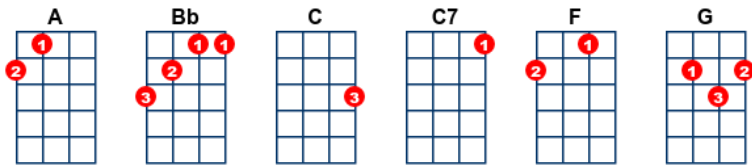

Abilene

key:F, artist:Waylon Jennings writer:Les Brown, Bob Gibson, John D. Loudermilk

Waylon Jennings: <https://www.youtube.com/watch?v=4fKQKtD2Ai0> (Capo on 1st to play along)

[F]/// **[G]**/// **[C]**/// **[F]**/**[Bb]**/**[F]**/**[C]**/

[F] Abilene, **[A]** Abilene,
[Bb] Prettiest town **[F]** I've ever seen
[G] Women there don't **[C]** treat you mean
In Abi-**[F]**lene, **[Bb]** my Abi-**[F]**lene. **[C7]**

[F] I sit alone **[A]** most every night
[Bb] Watch those trains **[F]** roll out of sight
[G] Don't I wish they were **[C]** carrying me
Back to **[F]** Abilene, **[Bb]** my Abi-**[F]**lene. **[C7]**

[F] Abilene, **[A]** Abilene,
[Bb] Prettiest town **[F]** I've ever seen
[G] Women there don't **[C]** treat you mean
In Abi-**[F]**lene, **[Bb]** my Abi-**[F]**lene. **[C7]**

[F] Crowded city, **[A]** ain't nothing free
[Bb] Nothing in this **[F]** town for me
[G] Wish to the Lord that **[C]** I could be
In Abi-**[F]**lene, **[Bb]** sweet Abi-**[F]**lene. **[C7]**

[F] Abilene, **[A]** Abilene,
[Bb] Prettiest town **[F]** I've ever seen
[G] Women there don't **[C]** treat you mean
In Abi-**[F]**lene, **[Bb]** my Abi-**[F]**lene.